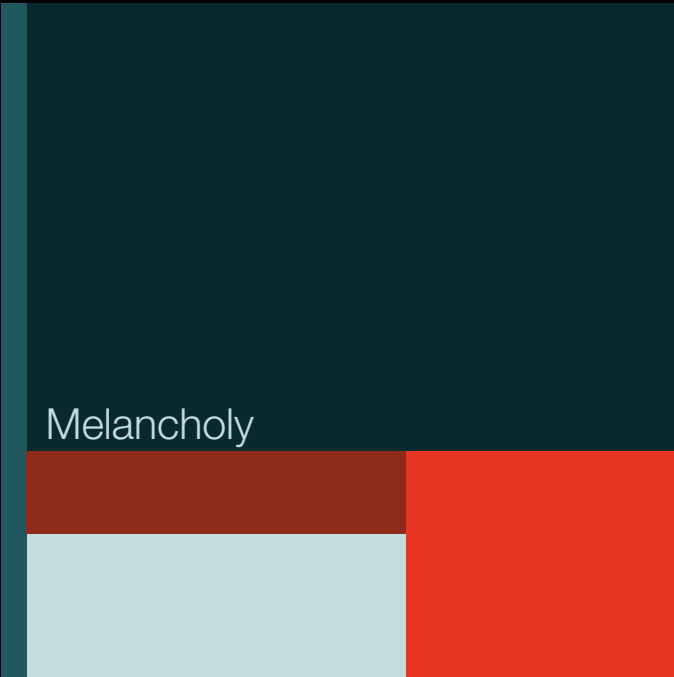

### 3.1 Computer Color | Monochromatic Color Harmony Applied

### 3.1 Computer Color | Analogous Color Harmony Applied

### 3.1 Computer Color | Complementary Color Harmony Applied

3.1 Computer Color | Split-Complementary Color Harmony Applied

### 3.1 Computer Color | Triad Color Harmony Applied

Dr. Jekyll

and

Mr. Hyde

Robert Louis Stevenson