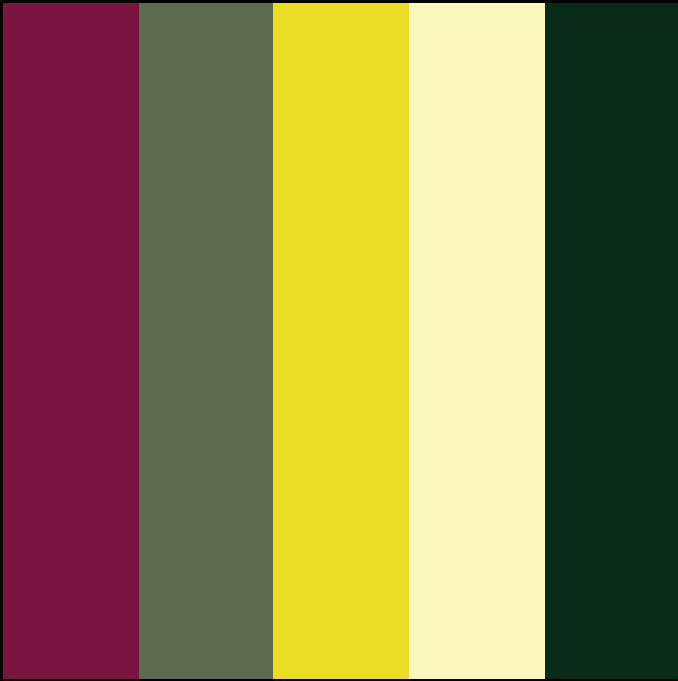

### 3.1 Computer Color | Monochromatic Color Harmony Applied

### 3.1 Computer Color | Analogous Color Harmony Applied

### 3.1 Computer Color | Complementary Color Harmony Applied

3.1 Computer Color | Split-Complementary Color Harmony Applied

### 3.1 Computer Color | Triad Color Harmony Applied

Dr. Jekyll

and

Mr. Hyde

Robert Louis Stevenson