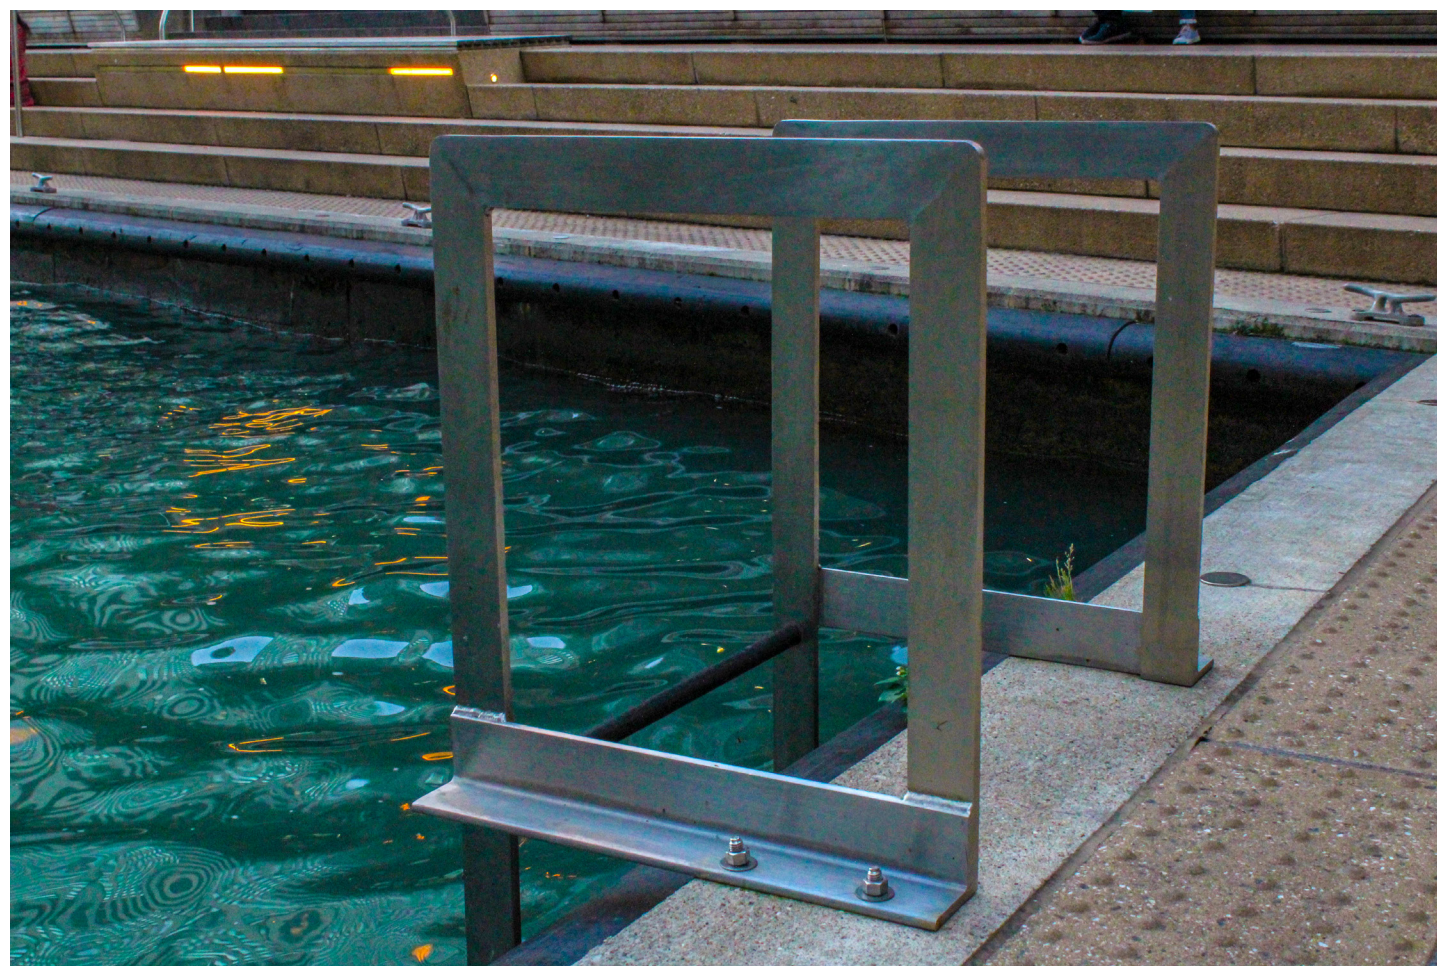

Aperture

Angle

Point

Line

Open

Expanding

UIC  
School of Design

DES 160  
Design Photography  
Linda Rueda-Ramirez

# Form + Image + Type

Spring 2018

Linda Rueda-Ramirez

# Form + Image + Type

UIC  
School of Design

DES 160  
Design Photography  
Spring 2018